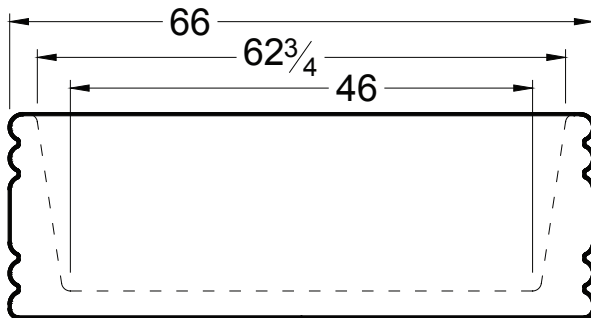

NEENA 6632

DIMENSIONS

66" x 32" x 23" (1677 x 813 x 584mm)
Gallon to Overflow = 87 (Liters = 329)

MATERIAL

Interior: Acrylic (All Americh standard colors)
Exterior: Polymer Composite

TUB FLOOR

Non-Textured

UNDERMOUNT

Contact Americh for additional approvals.

STANDARD FEATURES:

- Integral Waste & Overflow in polished chrome trim
- Note: Available with PB, PN, SN, ORB or WH trim at no additional charge if specified at time of order. (Requests after order is shipped are subject to \$75 charge for trim.)

OPTIONAL ACCESSORIES

- Dual Color
- Waste & Overflow Upgrades
- Linear Waste & Overflow

INSTALLATION TIPS

- Install according to Owner's Manual and local codes.
- Hot water supply should be 65-75% of tub capacity or greater.
- Always consult your local plumber for recommendations as installations will vary.