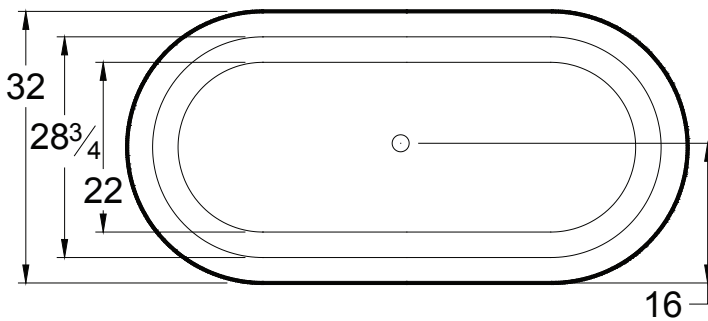

NEENA 6632

DIMENSIONS

66" x 32" x 23" (1677 x 813 x 584mm)
Gallon to Overflow = 87 (Liters = 329)

MATERIAL

Interior: Acrylic (All Americh standard colors)
Exterior: Polymer Composite

TUB FLOOR

Non-Textured

UNDERMOUNT