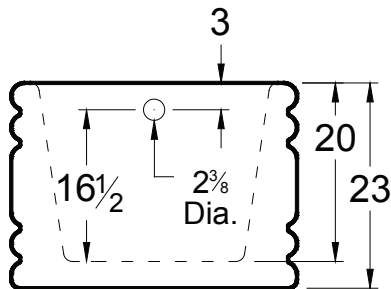

NEENA 6632

DIMENSIONS

66" x 32" x 23" (1677 x 813 x 584mm)
Gallon to Overflow = 87 (Liters = 329)

MATERIAL

Interior: Acrylic (All Americh standard colors)
Exterior: Polymer Composite

TUB FLOOR

Non-Textured

UNDERMOUNT

Contact Americh for additional approvals.

STANDARD FEATURES:

- Integral Waste & Overflow in polished chrome trim
- Note: Available with PB, PN, SN, ORB or WH trim at no additional charge if specified at time of order. (Requests after order is shipped are subject to \$75 charge for trim.)

OPTIONAL ACCESSORIES

- Dual Color
- Waste & Overflow Upgrades
- Linear Waste & Overflow

INSTALLATION TIPS

- Install according to Owner's Manual and local codes.
- Hot water supply should be 65-75% of tub capacity or greater.
- Always consult your local plumber for recommendations as installations will vary.